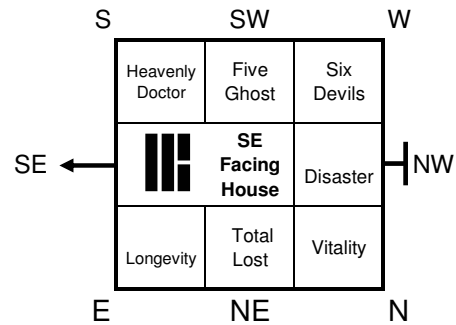

PZA CONSULTANT - FLYING STAR ANALYSIS

20 Year Cycle - 2004-2024

S		
7	3	5
E 6	8	1 W
2	4	9
N		

Flying Star Chart for Year : 2007

S		
1	6	8
E 9	2	4 W
5	7	3
N		

Sitting NW Facing SE
House Kua : Sun (Small Wood House)

Annual Star	Description
1 White Star	Good for reputation,recognition and advancement
2 Black Star	Illness,Sadness,Tension, Health Issues
3 Jade Star	Arguments,Gossip,Stress
4 Green Star	Romance,Scholarly,Pursuits
5 Yellow Star	Danger,Problems, Setbacks,Calamities
6 White Star	Authority,Power, Good Name
7 Red Star	Rivalry, Robbery,Loss Of Wealth
8 White Star	Wealth and Finance
9 Purple Star	Happy Events, Promotion

Loc	Annual Star	Yearly Afflictions and Remedy
South	6	Hang a Recognition Photo here
S-W	8	Place a water feature in this sector
West	4	3 Killings - Always sit facing towards West
N-W	3	Grand Duke Jupiter resides here
North	7	Place a blue color carpet in this sector
N-E	5	Five Yellow resides here
East	9	Hang a family photo of happy gathering
S-E	1	Best if this sector is use as a store room.
Center	2	Hang a 6 Rod metal Windchime